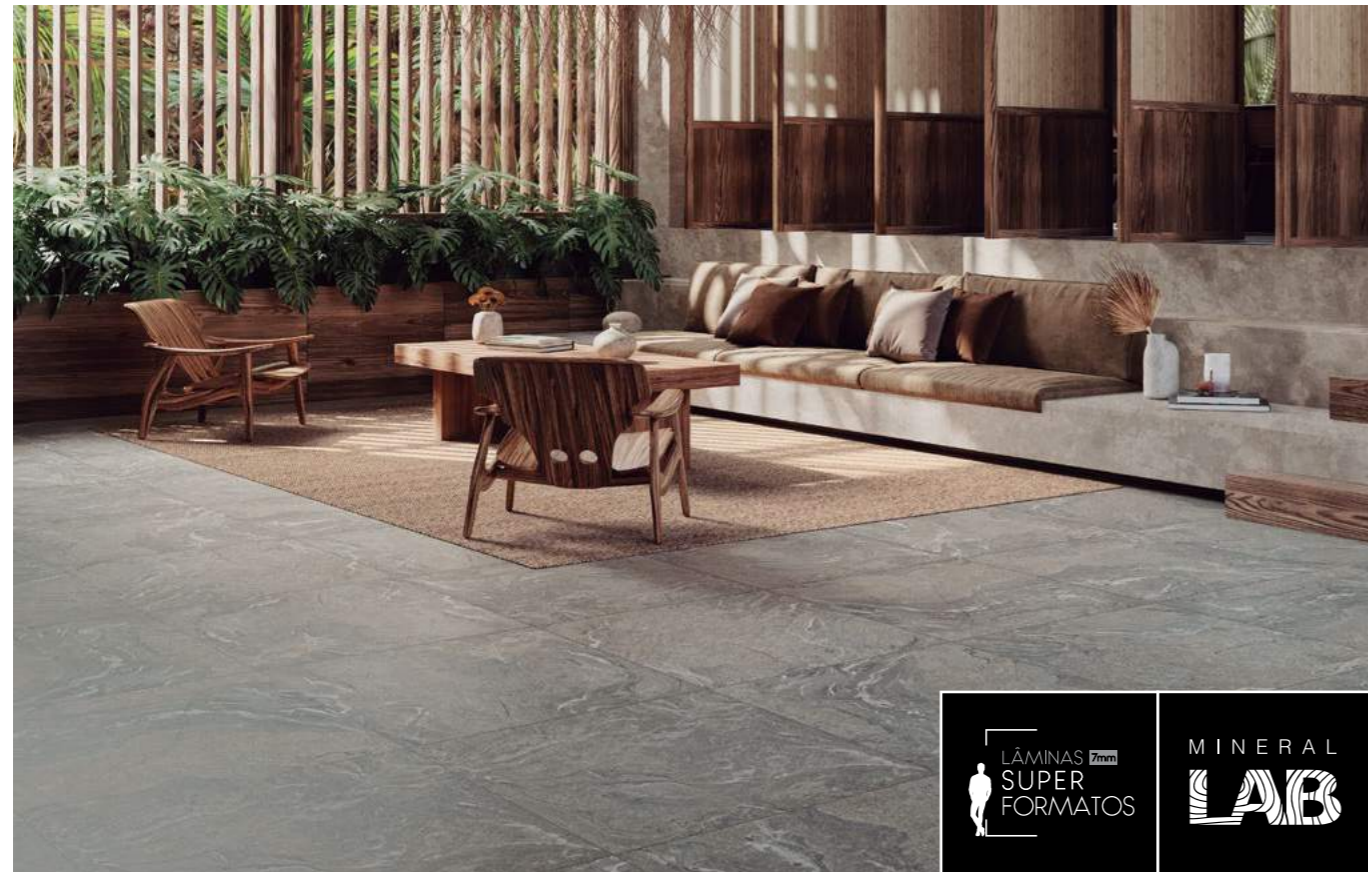

Marea

Porcelanato Esmaltado
Glazed Porcelain | Porcelanato Esmaltado

PRODUTO RETIFICADO | Junta Mínima de 2,0 mm
RECTIFIED EDGES | Minimum Joint of 2,0 mm
PRODUCTO RECTIFICADO | Junta Mínima de 2,0 mm

LM MAREA IO 160X160 R