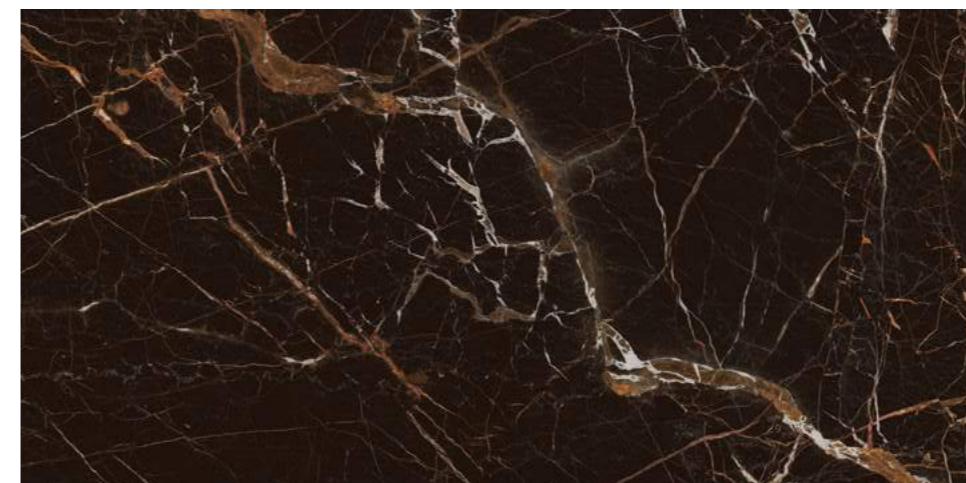

G3 V2 id
LM FULMINE MC 160X320 R
ROC048D0010
160x320 | 62 7/8"X125 7/8"