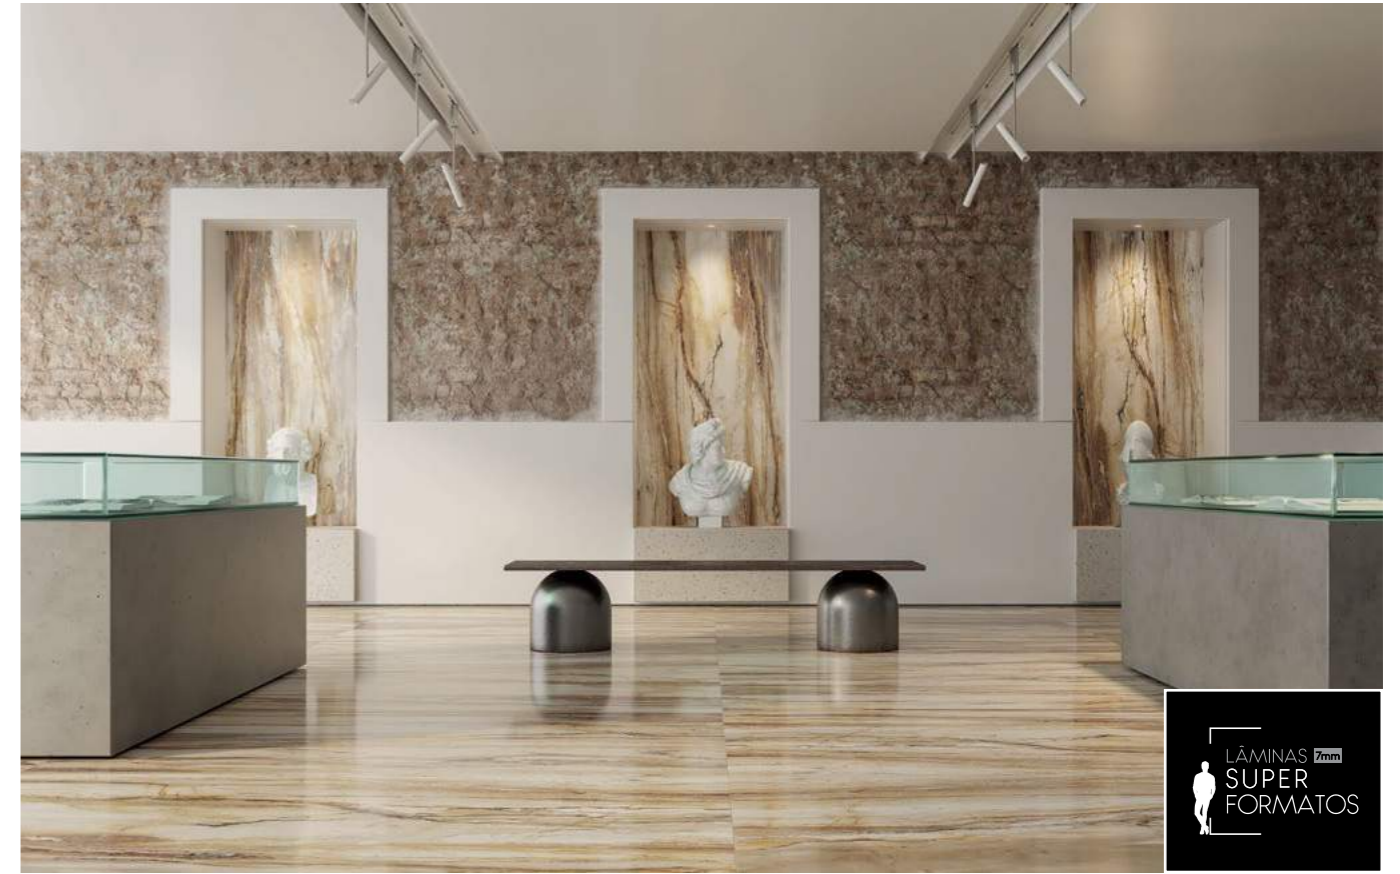

LM FOSSIL MC 100X200 RET | LM FOSSIL ST 100X200 RET