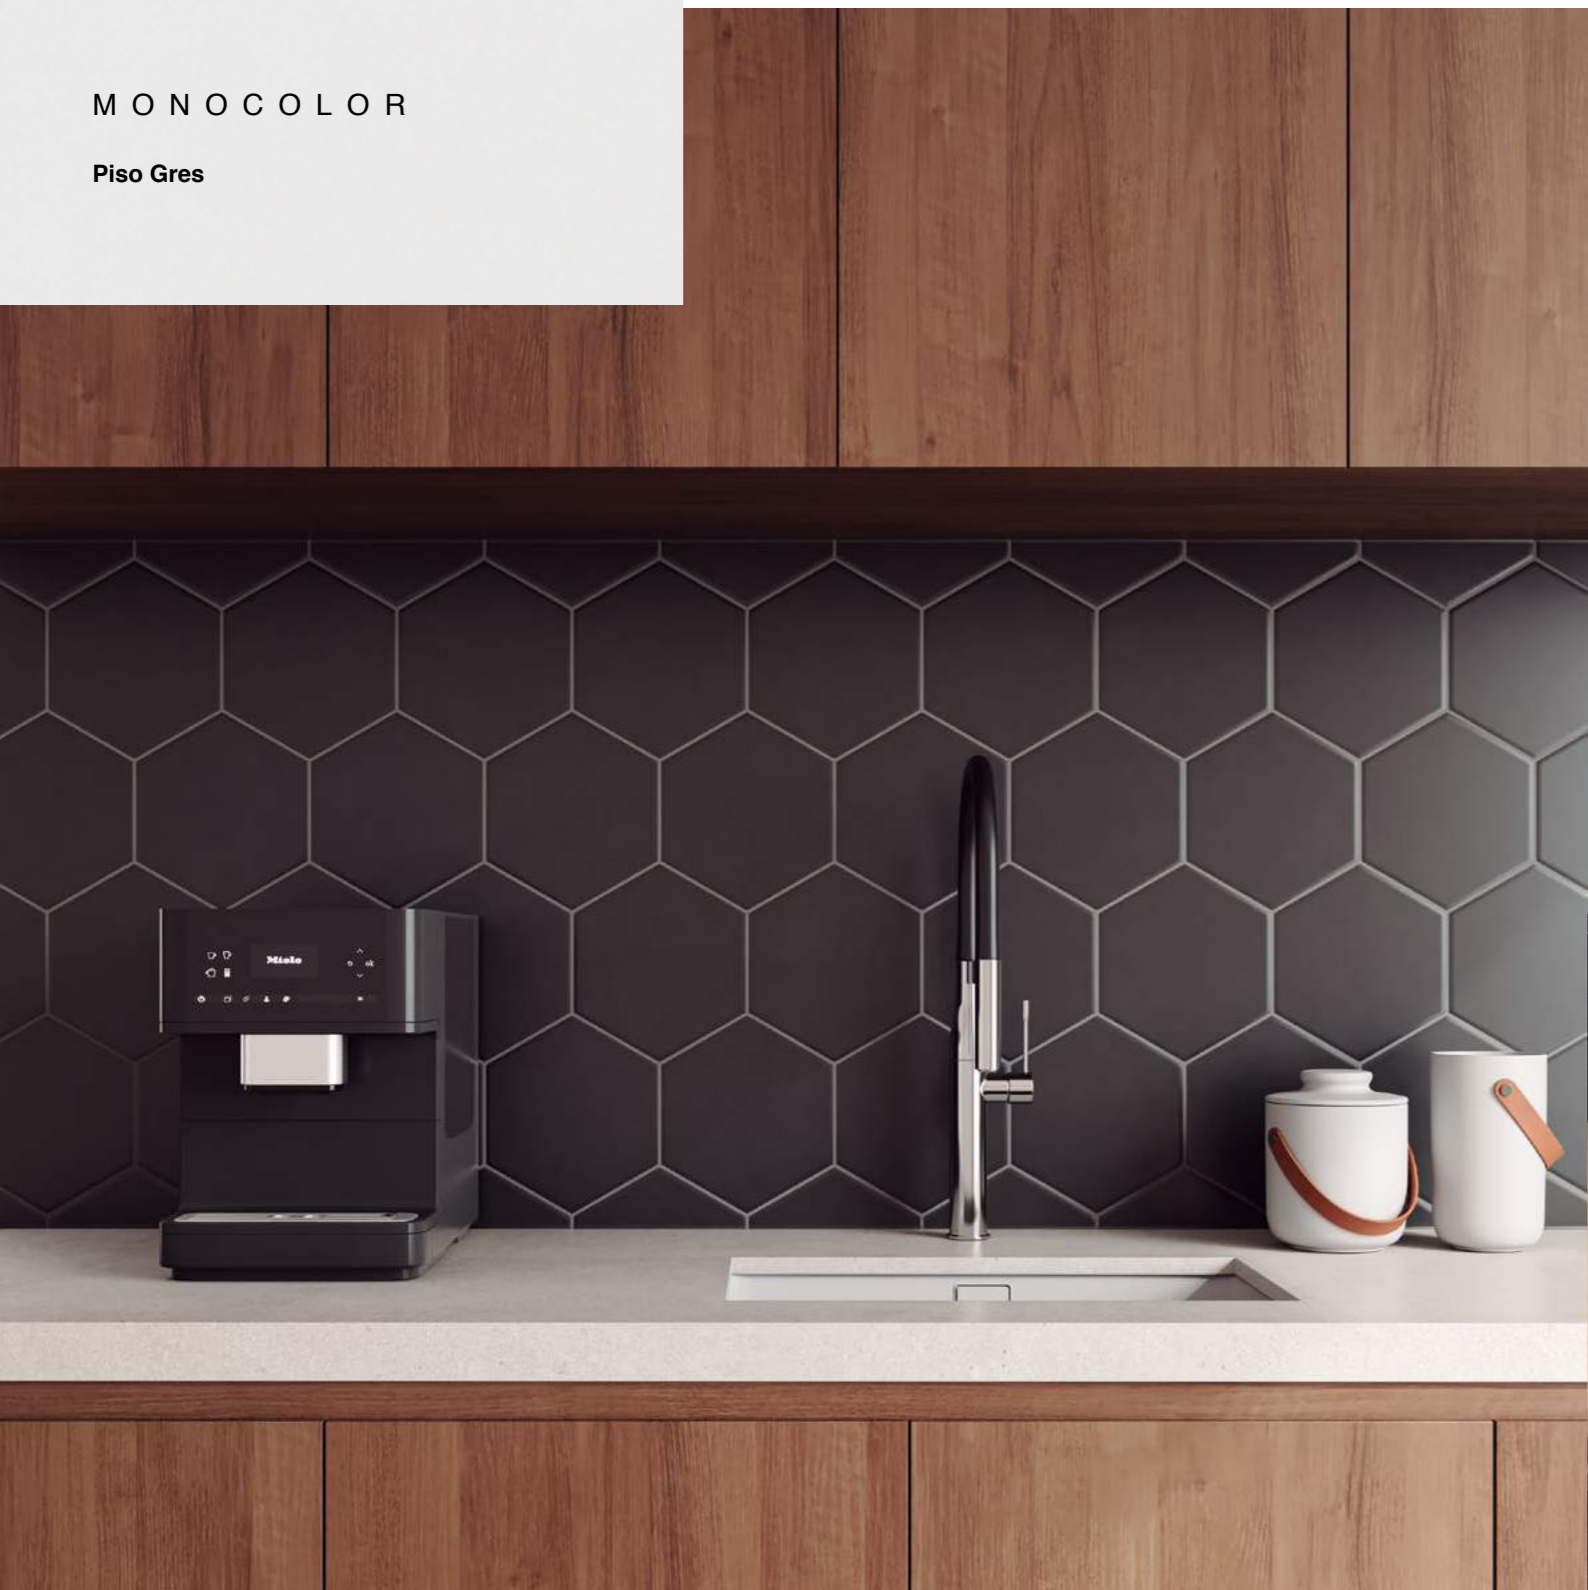

UNO

MONOCOLOR

Piso Gres

**LANÇAMENTO
2024**

**LANÇAMENTO
2024**

**LANÇAMENTO
2024**

**LANÇAMENTO
2024**